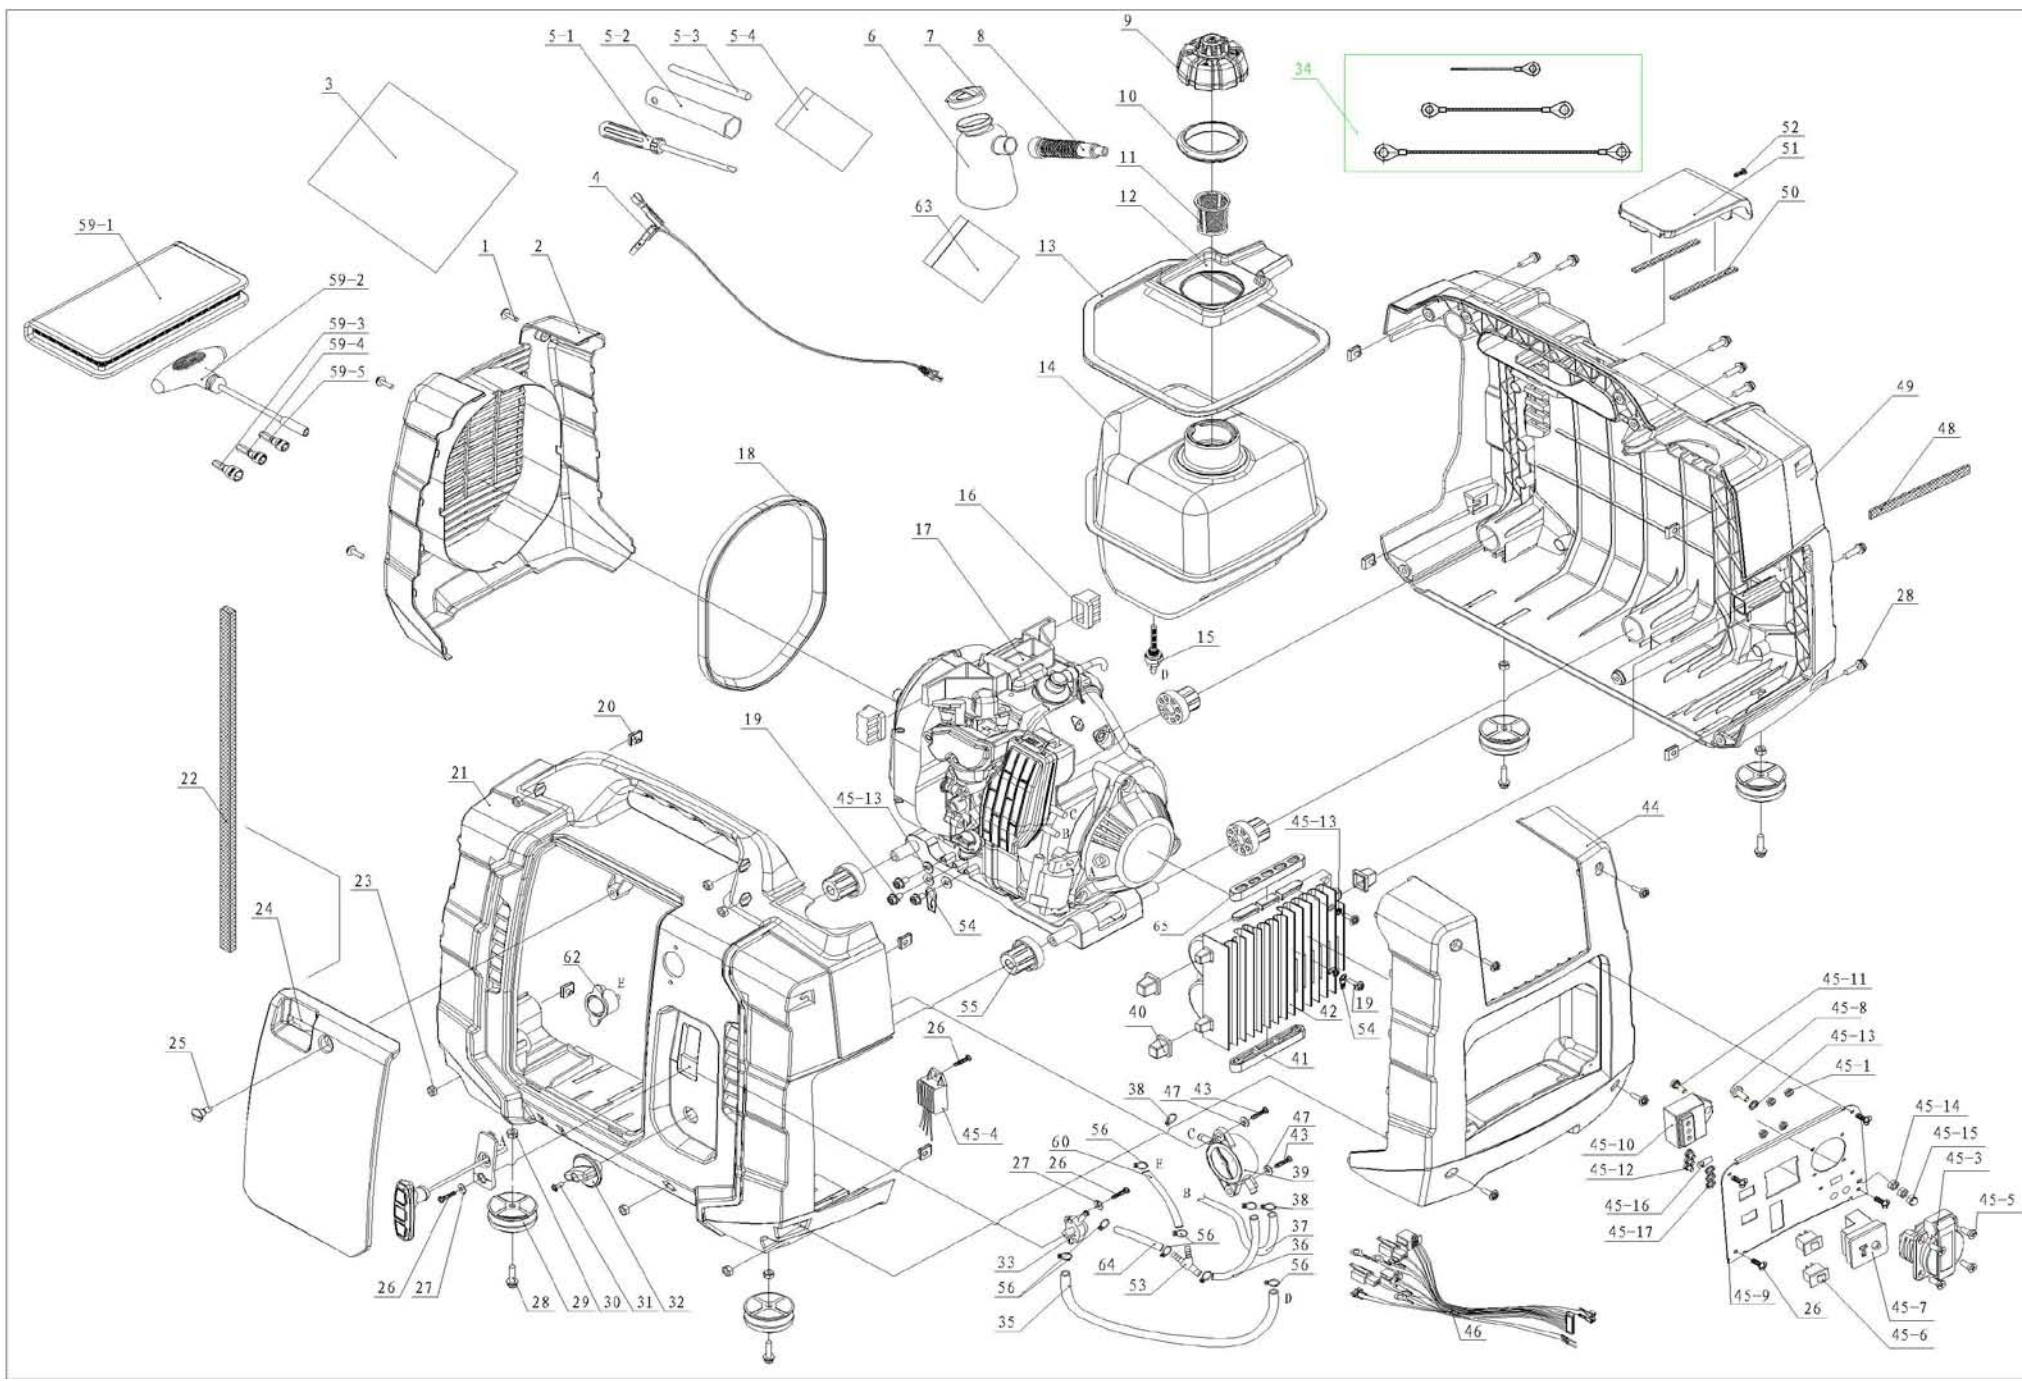

# EXPLODED DRAWING

PARTS		DATE	REVISED DATE
DIGITAL GENERATOR		2012/10/14	2012/10/14 V1
MODEL NO.	IGG1000-230V		

**PARTS LIST**

Date: 2013/8/6

No.	Part No.	Description	QTY	Unit Price (USD)
1	G01120502001	SCREW	8	
2	10412050110100	REAR COVER(BLACK)	1	
3	10420030711300	PLASTIC BAG	1	
4	10420030700200	T SHAPE PLUGS LINE	1	
5	10420030700100	TOOL BAG	1	
5-1	F0950080110104	SCREW DRIVER	1	
5-2	10412050710900	PILOT SPANNER	1	
5-3	10410000810600	SOLID PILOT BAR	1	
5-4	10410000810700	ZIPLOCK BAG	1	
6	10420030710100	OIL CAN	1	
7	10420030710200	TANK CAP	1	
8	10420030710300	NOZZLE	1	
9	10420030200100	TANK CAP ASS'Y	1	
10	10420IE0110100	FUEL SEAL	1	
11	10420030200200	FILTER CUP	1	
12	10412050210200	FUEL DIVERSION CAVER (BLACK)	1	
13	10412050210300	FUEL TANK RUBBER BAND	1	
14	10412050210102	FUEL TANK	1	
15	32145K07F000	FUEL LID ASSEMBLY	1	
16	10412050111000	VIBRATION ABSORBER	2	
17		ENGINE ASSEMBLY	1	
18	10412050111200	MUFFLER RUBBER BAND	1	
19	G01120600801	SCREW	5	
20	10420030111404	REED NUT	8	
21	10412050110400	RIGHT CASE AND INLAYS (116C YELLOW)	1	
22	10412050110700	SPONGE	1	
23	G02010000603	NUT	5	
24	10412050110500	RIGHT CASE COVER (116C YELLOW)	1	
25	10420030111604	SCREW (BLACK)	1	
26	G010204016	SELF-TAPPING SCREW	7	
27	G05010401201	FLAT WASHER	2	
28	G01120602501	SCREW	10	
29	10420030111500	RUBBER PAD	4	
30	G02040000601	NUT	4	
31	10420030111704	SCREW (BLACK)	1	
32	10815020210300	FUEL SWITCH HANDLE	1	
33	10412010101	FUEL SWITCH	1	
34	104120503002EU01	CABLE ASSY	1	
35	10412050210700	FUEL PIPE	1	
36	10412050210600	FUEL PIPE	1	
37	10412050210500	FUEL PIPE	1	
38	10420030210804	FUEL PIPE CLIP10	5	
39	32145K07F000	FUEL PUMP ASSEMBLY	1	